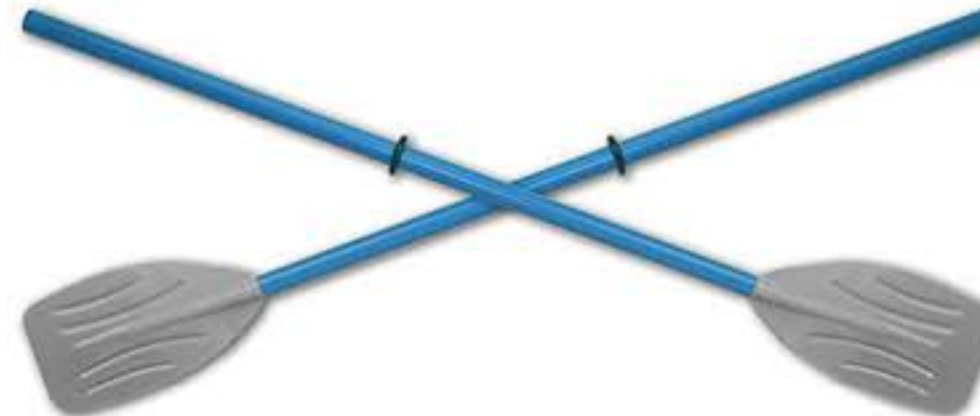

LARGE ALUMINUM OARS

- Multi-purpose design
- Heavy-duty ribbed blades
- Easy assembly
- 53" overall length

Case Qty: 6